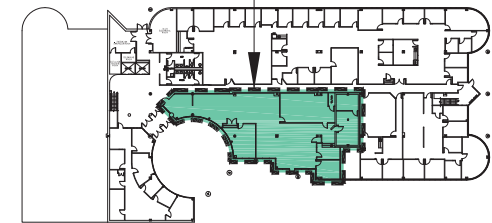

SUITES #1000 & #1007

5,300 RSF
SUITES #1000 & #1007

200 FRIBERG PARKWAY
TWO WESTBOROUGH BUSINESS PARK
WESTBOROUGH, MASSACHUSETTS

A_0349MP2

FIRST FLOOR KEY PLAN