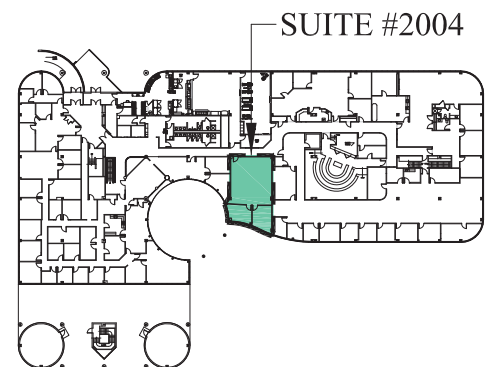

**1,452 RSF**  
**SUITE 2004**

**200 FRIBERG PARKWAY**  
**WESTBOROUGH, MASSACHUSETTS**

A\_0349MP3

SECOND FLOOR KEY PLAN