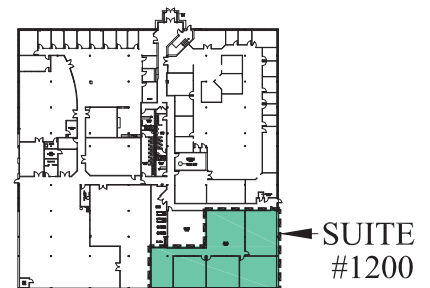

**4,720 SF**  
**SUITE #1200**  
2400 COMPUTER DRIVE  
WESTBOROUGH, MASSACHUSETTS

A\_0350MP2

FIRST FLOOR KEY PLAN