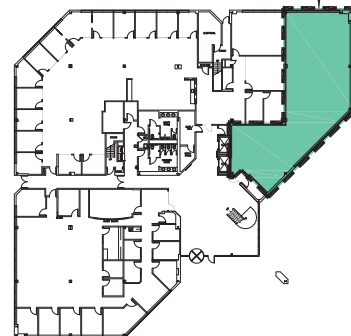

SUITE #150

3,073 RSF
SUITE #150

3 SPEEN STREET
FRAMINGHAM, MASSACHUSETTS

A_0343MP2

FIRST FLOOR KEY PLAN