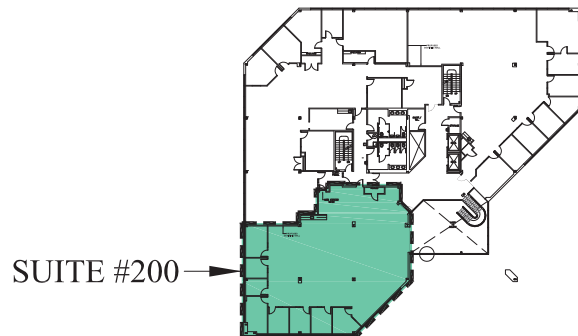

5,160 RSF
SUITE #200

3 SPEEN STREET
FRAMINGHAM, MASSACHUSETTS

A_0343MP4

SECOND FLOOR KEY PLAN