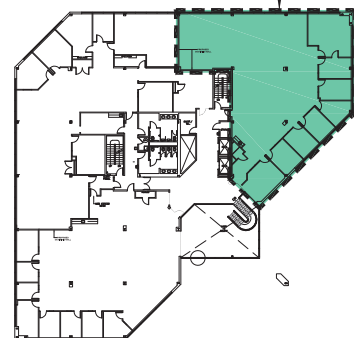

SUITE #250

5,496 RSF
SUITE #250

3 SPEEN STREET
FRAMINGHAM, MASSACHUSETTS

A_0343MP6

SECOND FLOOR KEY PLAN