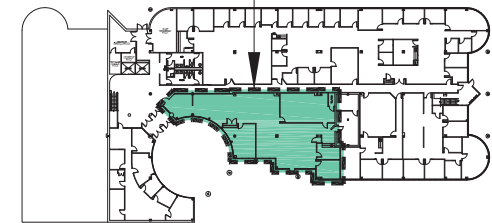

SUITE #1000

○ ▽ ○
FIRST FLOOR KEY PLAN

4,676 RSF

SUITE #1000

200 FRIBERG PARKWAY
TWO WESTBOROUGH BUSINESS PARK
WESTBOROUGH, MASSACHUSETTS

A_0349MP1