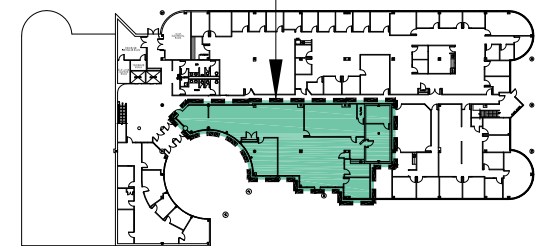

SUITES #1000 & #1007

5,300 RSF
SUITES #1000 & #1007
200 FRIBERG PARKWAY
TWO WESTBOROUGH BUSINESS PARK
WESTBOROUGH, MASSACHUSETTS

FIRST FLOOR KEY PLAN