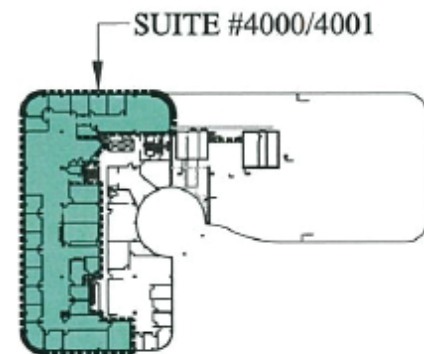

SUITE #4001
7,690 RSF

SUITE #4000
6,000 RSF

13,690 RSF
SUITE #4000/4001
200 FRIBERG PARKWAY
TWO WESTBOROUGH BUSINESS PARK
WESTBOROUGH, MASSACHUSETTS

FOURTH FLOOR KEY PLAN