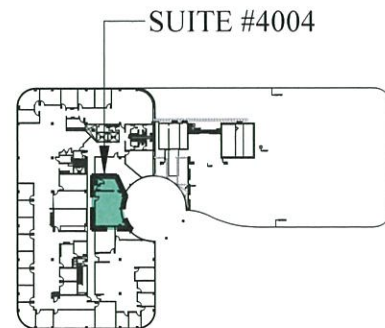

913 RSF
SUITE #4004
200 FRIBERG PARKWAY
WESTBOROUGH, MASSACHUSETTS

2018_0042MP3

FOURTH FLOOR KEY PLAN