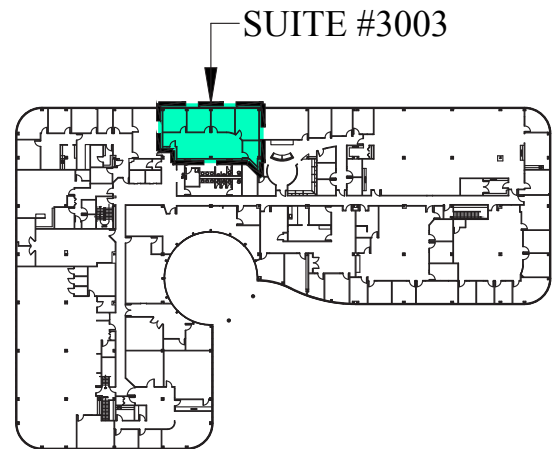

**1,699 RSF**  
**SUITE #3003**  
**200 FRIBERG PARKWAY**  
**WESTBOROUGH, MASSACHUSETTS**

B\_0358MP1

THIRD FLOOR KEY PLAN