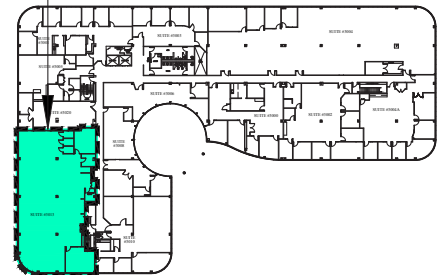

**6,078 RSF**  
**SUITE #3013**  
200 FRIBERG PARKWAY  
TWO WESTBOROUGH BUSINESS PARK  
WESTBOROUGH, MASSACHUSETTS

C\_0020MP1

SUITE #3013

THIRD FLOOR KEY PLAN