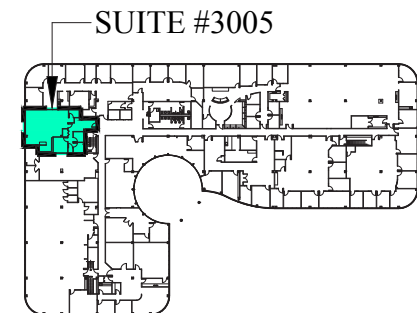

1,649 RSF
SUITE #3005
200 FRIBERG PARKWAY
WESTBOROUGH, MASSACHUSETTS
C_0253MP1

THIRD FLOOR KEY PLAN