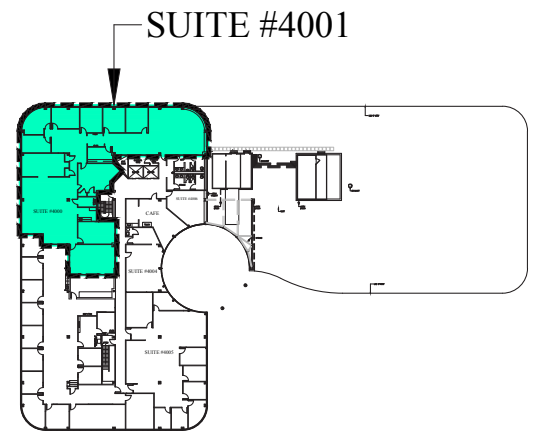

**6,980 RSF**  
**SUITE #4001**  
200 FRIBERG PARKWAY  
WESTBOROUGH, MASSACHUSETTS  
C\_0341MP1

FOURTH FLOOR KEY PLAN