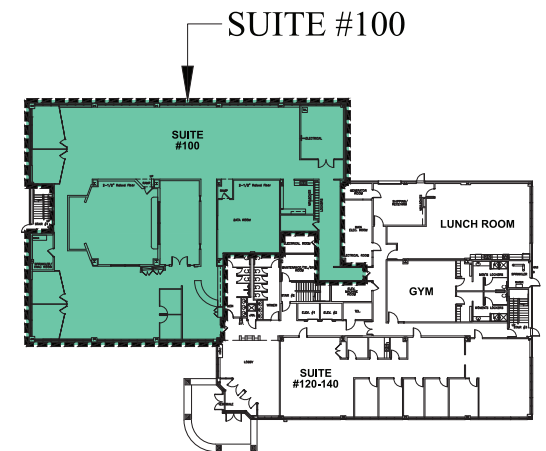

11,451 RSF  
SUITE #100  
2200 WEST PARK DRIVE  
WESTBOROUGH, MASSACHUSETTS

C\_0319MP1

FIRST FLOOR KEY PLAN