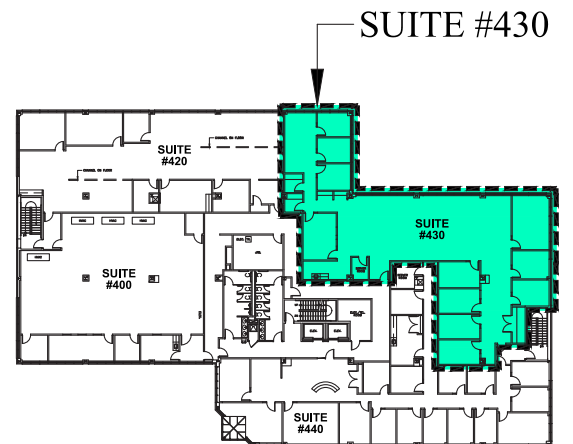

**5,500 RSF**  
**SUITE #430**  
2200 WEST PARK DRIVE  
WESTBOROUGH, MASSACHUSETTS

C\_0319MP3

FOURTH FLOOR KEY PLAN