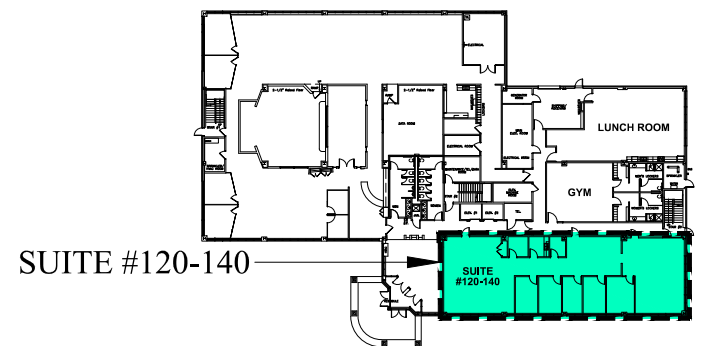

3,768 RSF
SUITE #120-140
2200 WEST PARK DRIVE
WESTBOROUGH, MASSACHUSETTS

D_0055MP1

FIRST FLOOR KEY PLAN