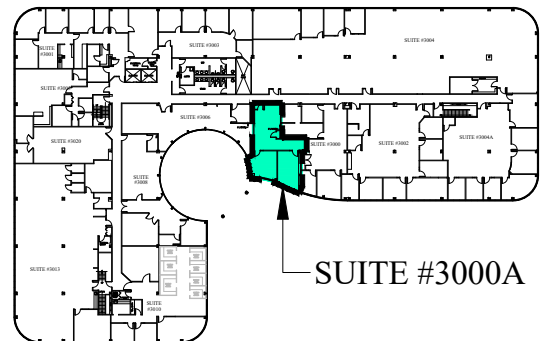

**1,169 RSF**  
**SUITE #3000A**  
200 FRIBERG PARKWAY  
TWO WESTBOROUGH BUSINESS PARK  
WESTBOROUGH, MASSACHUSETTS

D\_0118MP1

THIRD FLOOR KEY PLAN