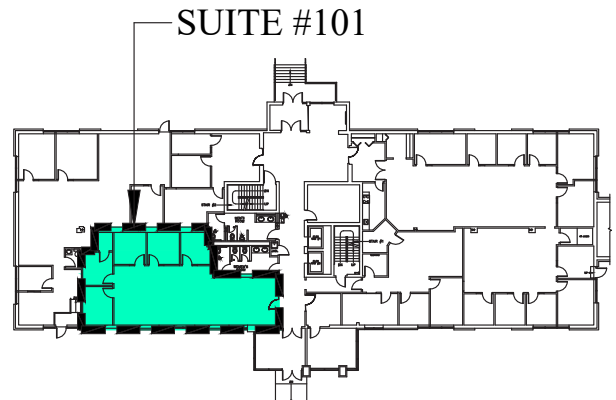

1,963 RSF
SUITE #101
1661 WORCESTER ROAD
FRAMINGHAM, MASSACHUSETTS

D_0156MP1

FIRST FLOOR KEY PLAN