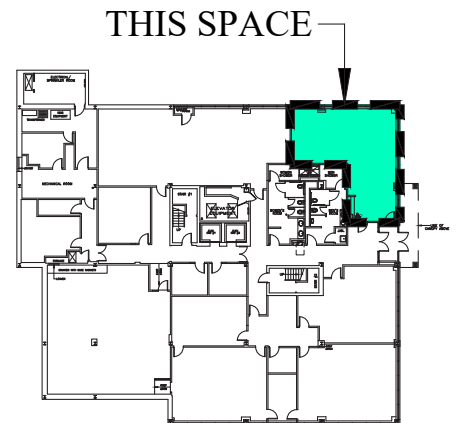

1,129 RSF
ROOM #102

1671 WORCESTER ROAD
FRAMINGHAM, MASSACHUSETTS

D_0298MP2

LOWER LEVEL KEY PLAN