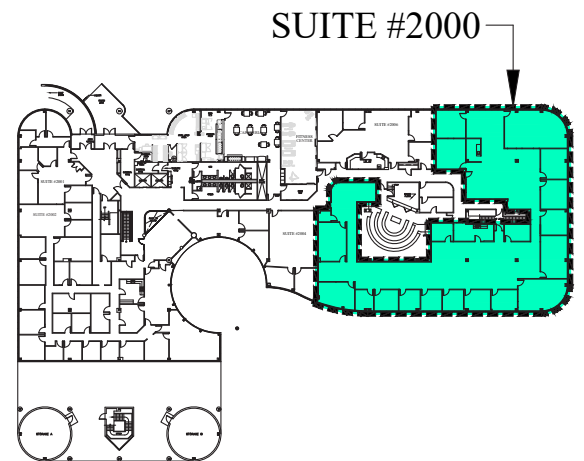

11,120 RSF
SUITE #2000
200 FRIBERG PARKWAY
WESTBOROUGH, MASSACHUSETTS

E_0004MP1

SECOND FLOOR KEY PLAN