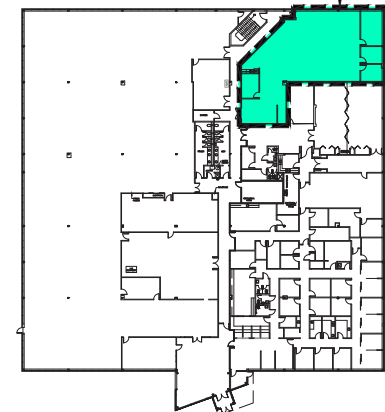

SUITE #2200

**3,728 RSF**  
**SUITE #2200**  
**WESTBOROUGH, MASSACHUSETTS**  
**CITY, MASSACHUSETTS**

SECOND FLOOR KEY PLAN