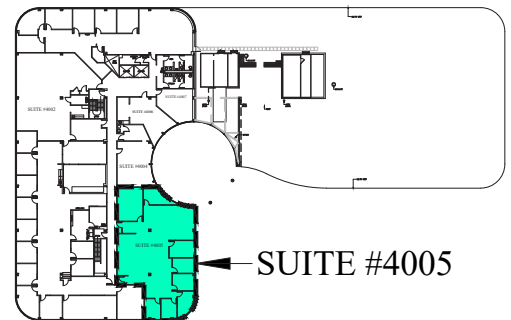

**3,740 RSF**  
**SUITE 4005**  
**200 FRIBERG PARKWAY**  
**WESTBOROUGH, MASSACHUSETTS**  
D\_0140MP1

FOURTH FLOOR KEY PLAN