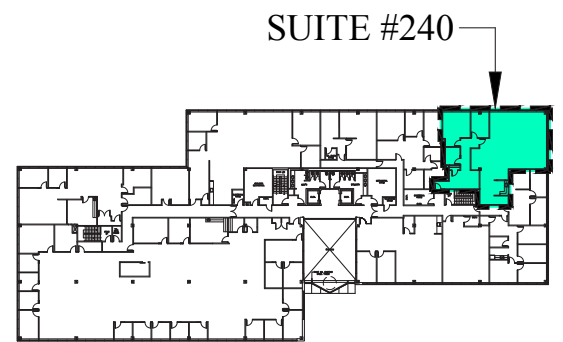

2,600 RSF
SUITE #240
1500 WEST PARK DRIVE
WESTBOROUGH, MASSACHUSETTS

C_0318MP2

SECOND FLOOR KEY PLAN