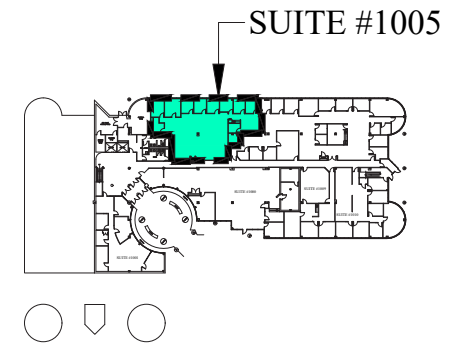

3,873 RSF
SUITE #1005
200 FRIBERG PARKWAY
WESTBOROUGH, MASSACHUSETTS

E_0009MP1

FIRST FLOOR KEY PLAN