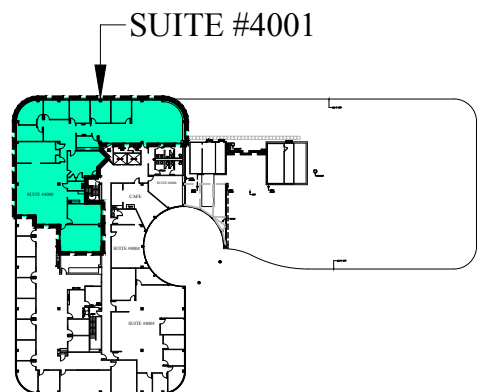

6,980 RSF
SUITE #4001
200 FRIBERG PARKWAY
WESTBOROUGH, MASSACHUSETTS

C_0341MP1

FOURTH FLOOR KEY PLAN