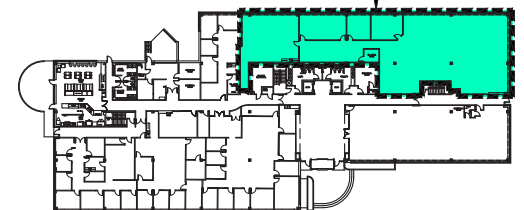

8,032 RSF
SUITE #165A
1500 WEST PARK DRIVE
WESTBOROUGH, MASSACHUSETTS

C_0318MP1

SUITE #165A

FIRST FLOOR KEY PLAN