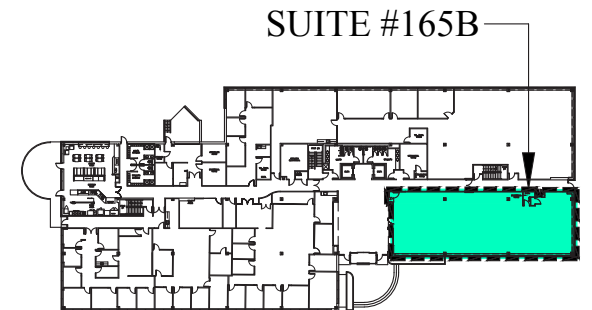

**4,268 RSF**  
**SUITE #165B**  
1500 WEST PARK DRIVE  
WESTBOROUGH, MASSACHUSETTS

C\_0318MP1

FIRST FLOOR KEY PLAN