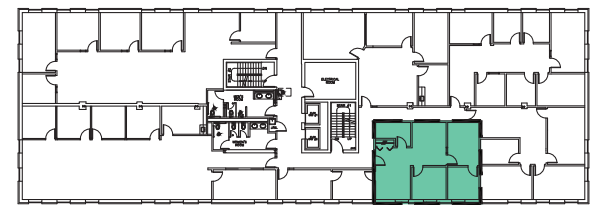

1,143 RSF
SUITE #205A
1661 WORCESTER ROAD
FRAMINGHAM, MASSACHUSETTS

E_0144MP3

SUITE #205A

SECOND FLOOR KEY PLAN