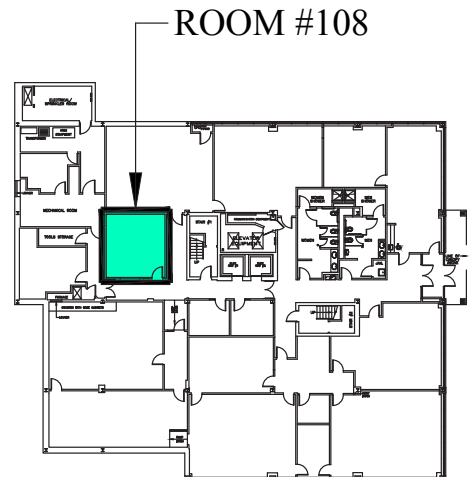

378 RSF
ROOM #108

1671 WORCESTER ROAD
FRAMINGHAM, MASSACHUSETTS

B_0447MP1

LOWER LEVEL KEY PLAN