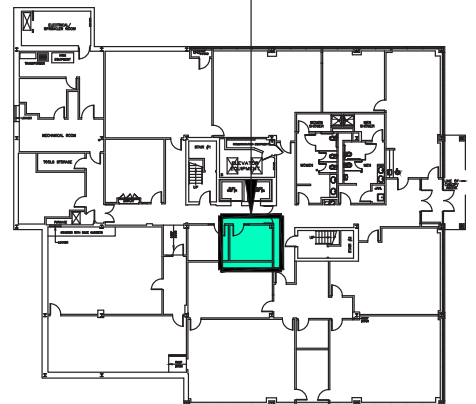

155 RSF
ROOM #109

1671 WORCESTER ROAD
FRAMINGHAM, MASSACHUSETTS

B_0349MP1

ROOM #109

LOWER LEVEL KEY PLAN