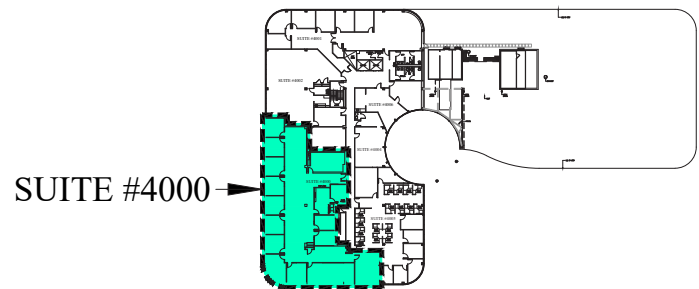

6,710 RSF
SUITE #4000

200 FRIBERG PARKWAY
WESTBOROUGH, MASSACHUSETTS

E_0273MP1

FOURTH FLOOR KEY PLAN