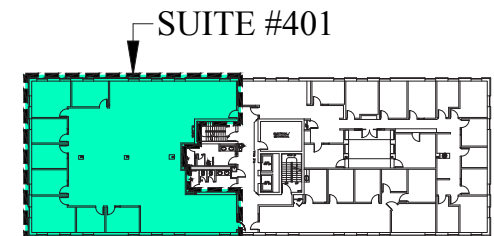

# 5,413 RSF SUITE #401

1661 WORCESTER ROAD  
FRAMINGHAM, MASSACHUSETTS

B\_0217MP1

FOURTH FLOOR KEY PLAN