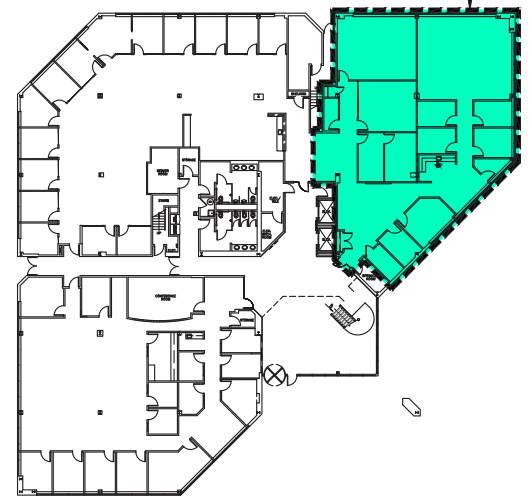

SUITE #150

4,784 RSF
SUITE #150
3 SPEEN STREET
FRAMINGHAM, MASSACHUSETTS

FIRST FLOOR KEY PLAN