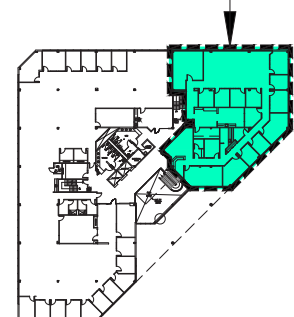

6,747 RSF
SUITE #210
ONE SPEEN STREET
FRAMINGHAM, MASSACHUSETTS

F_0218MP1

SUITE #210

SECOND FLOOR KEY PLAN