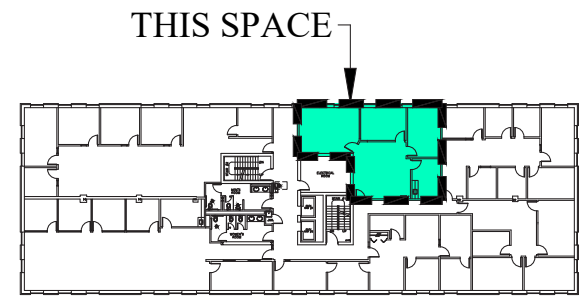

**1,510 RSF**  
**SUITE #203**  
1661 WORCESTER ROAD  
FRAMINGHAM, MASSACHUSETTS

D\_0232MP1

SECOND FLOOR KEY PLAN