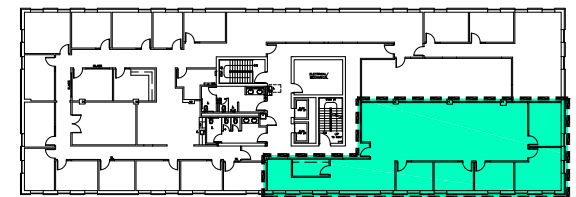

3,101 RSF  
SUITE #500

1661 WORCESTER ROAD  
FRAMINGHAM, MASSACHUSETTS

F\_0265

SUITE #500

FIFTH FLOOR KEY PLAN