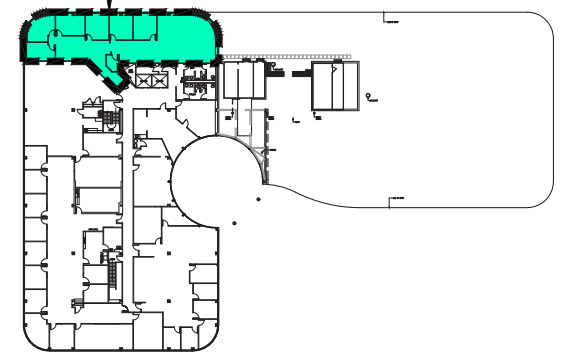

3,589 RSF
SUITE #4001
200 FRIBERG PARKWAY
WESTBOROUGH, MASSACHUSETTS

E_0208MP1

SUITE #4001

FOURTH FLOOR KEY PLAN