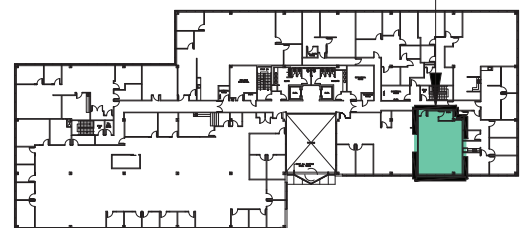

SUITE #265

SECOND FLOOR KEY PLAN

1,040 RSF
SUITE #265
1500 WEST PARK DRIVE
WESTBOROUGH, MASSACHUSETTS

C_0318MP4