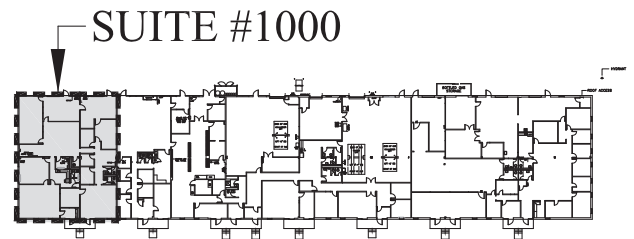

5,354 RSF
SUITE #1000
171 FORBES BOULEVARD
MANSFIELD, MASSACHUSETTS

B_0236MP1

BUILDING FLOOR KEY PLAN