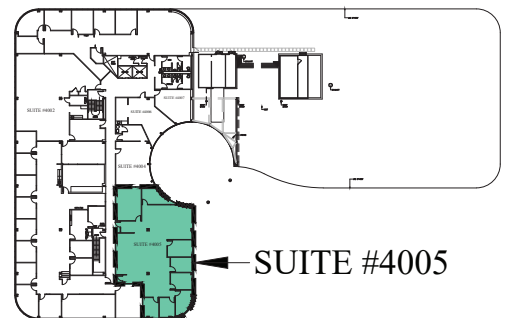

3,740 RSF
SUITE 4005
200 FRIBERG PARKWAY
WESTBOROUGH, MASSACHUSETTS

D_0140MP1

FOURTH FLOOR KEY PLAN