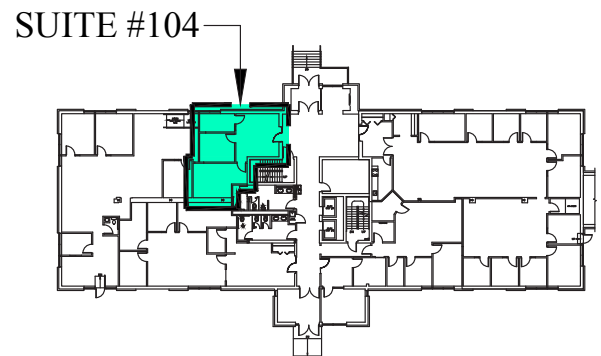

884 RSF
SUITE #104
1661 WORCESTER ROAD
FRAMINGHAM, MASSACHUSETTS
B_0348MP1

FIRST FLOOR KEY PLAN