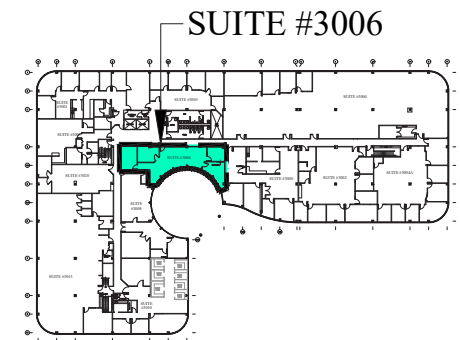

1,648 RSF
SUITE #3006

200 FRIBERG PARKWAY
WESTBOROUGH, MASSACHUSETTS

F_0334MP1

THIRD FLOOR KEY PLAN