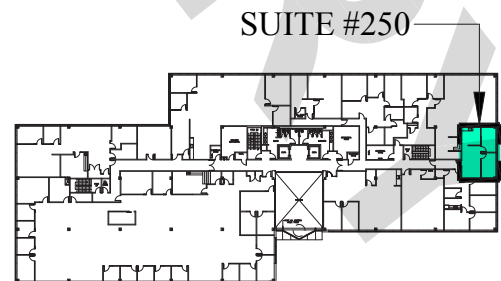

850 RSF
SUITE #250
1500 WEST PARK DRIVE
WESTBOROUGH, MASSACHUSETTS
C_0318MP3

SECOND FLOOR KEY PLAN