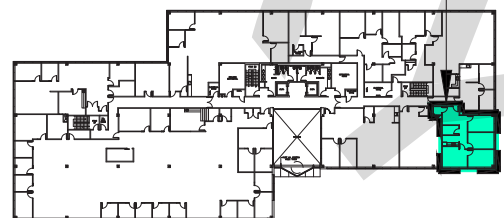

SUITE #270

SECOND FLOOR KEY PLAN

1,240 RSF
SUITE #270
1500 WEST PARK DRIVE
WESTBOROUGH, MASSACHUSETTS
C_0318MP5