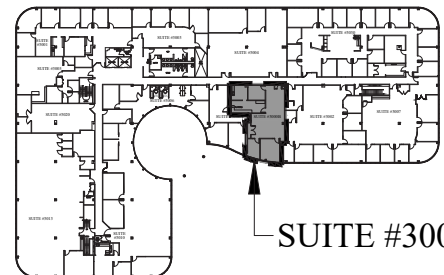

1,806 RSF
SUITE #3000B
200 FRIBERG PARKWAY
WESTBOROUGH, MASSACHUSETTS

F_0016MP1

SUITE #3000B

THIRD FLOOR KEY PLAN