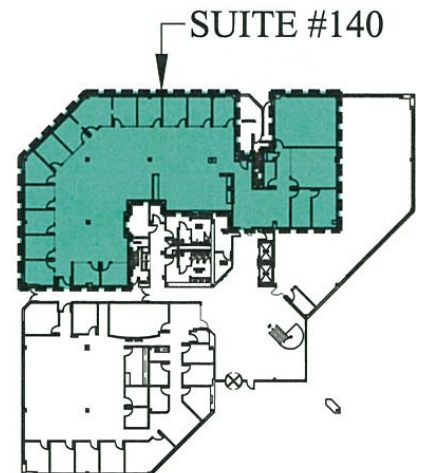

7,981 RSF SUITE #140

3 SPEEN STREET
FRAMINGHAM, MASSACHUSETTS

A_0343MP1

FIRST FLOOR KEY PLAN