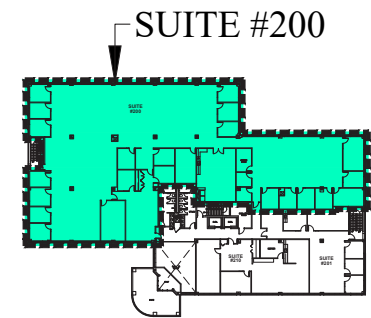

# 15,665 RSF SUITE #200

2200 WEST PARK DRIVE  
WESTBOROUGH, MASSACHUSETTS

F\_0217MP1-200

SECOND FLOOR KEY PLAN