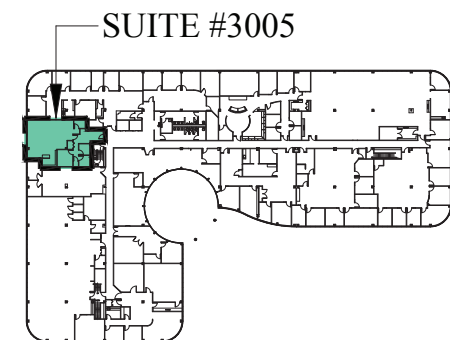

1,649 RSF
SUITE #3009
200 FRIBERG PARKWAY
WESTBOROUGH, MASSACHUSETTS
C_0253MP1

THIRD FLOOR KEY PLAN