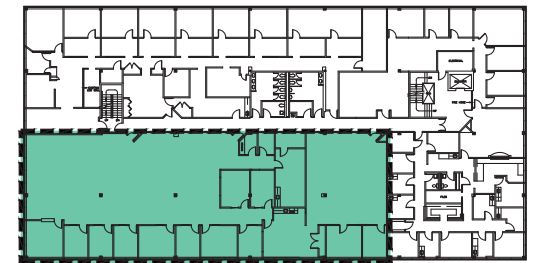

8,385 RSF
SUITE #1010
450 BEDFORD STREET
LEXINGTON, MASSACHUSETTS

G_0193MP1

↑
SUITE #1010

FIRST FLOOR KEY PLAN