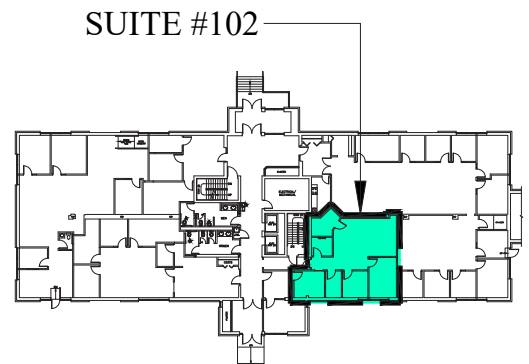

1,279 RSF
SUITE #102
1661 WORCESTER ROAD
FRAMINGHAM, MASSACHUSETTS

E_0168MP1

FIRST FLOOR KEY PLAN